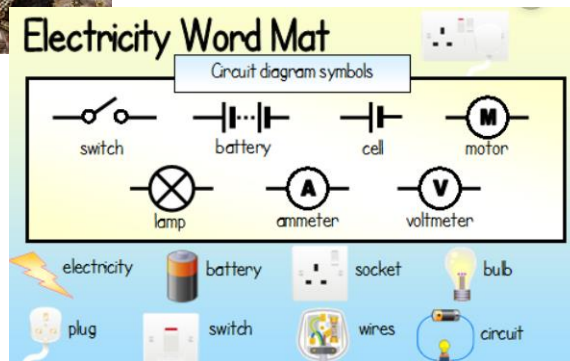

Key Vocabulary	
Montague	A surname given to a member of Romeo's family in William Shakespeare's <i>Romeo & Juliet</i>.
Capulet	A surname given to a member of Juliet's family in William Shakespeare's <i>Romeo & Juliet</i>.
Conflict	A serious disagreement or argument.
Tragedy	A play dealing with tragic events and having an unhappy ending, especially one concerning the downfall of the main character.
Fray	A fight.
Monastery	A building occupied by monks.
Dissolution	The action of formally ending something - in this case, the monasteries!
Elizabethan	Relating to the reign of Queen Elizabeth I.
Shakespeare	A famous English playwright who wrote <i>Romeo and Juliet</i>.
Monarchy	A state that has a King or Queen.
Feud	A prolonged and bitter quarrel or dispute.
Thy	Old way to say 'your'.
Thou	Old way to say 'you'.
Electricity	The presence or flow of electric charge.
Circuit	A closed path for an electric current; the apparatus through which a current passes.
Component	A part or element of a circuit.

Key Dates	
April 23rd 1564	The Bard Is Born
April 26th 1566	The Bard Is Baptised
November 28, 1582	Shakespeare Marries
1590	First Play
1599	Globe Theatre Built
1613	Final Plays
April 23, 1616	Shakespeare Dies

James I (reigned from 1603 to 1625)

Elizabeth I (reigned from 1558 to 1603)

A History of Shakespeare's Plays

'Everyone Can Achieve the Extraordinary'