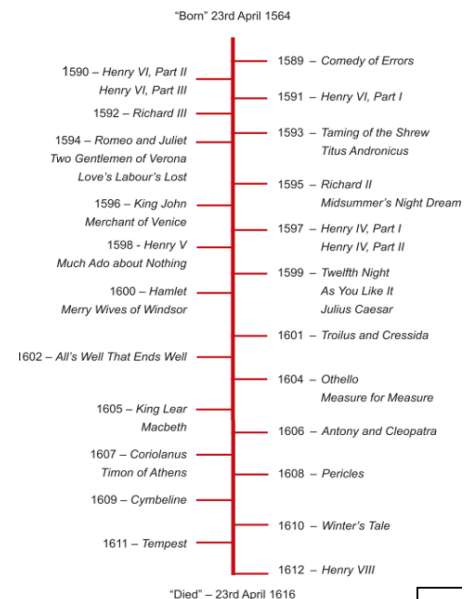

Key Vocabulary	
Montague	A surname given to a member of Romeo's family in William Shakespeare's <i>Romeo & Juliet</i>.
Capulet	A surname given to a member of Juliet's family in William Shakespeare's <i>Romeo & Juliet</i>.
Conflict	A serious disagreement or argument.
Tragedy	A play dealing with tragic events and having an unhappy ending, especially one concerning the downfall of the main character.
Fray	A fight.
Monastery	A building occupied by monks.
Dissolution	The action of formally ending something - in this case, the monasteries!
Elizabethan	Relating to the reign of Queen Elizabeth I.
Shakespeare	A famous English playwright who wrote <i>Romeo and Juliet</i>.
Monarchy	A state that has a King or Queen.
Feud	A prolonged and bitter quarrel or dispute.
Thy	Old way to say 'your'.
Thou	Old way to say 'you'.
Electricity	The presence or flow of electric charge.
Circuit	A closed path for an electric current; the apparatus through which a current passes.
Component	A part or element of a circuit.

Key Dates	
April 23rd 1564	The Bard Is Born
April 26th 1566	The Bard Is Baptised
November 28, 1582	Shakespeare Marries
1590	First Play
1599	Globe Theatre Built
1613	Final Plays
April 23, 1616	Shakespeare Dies

James I (reigned from 1603 to 1625)

Elizabeth I (reigned from 1558 to 1603)

A History of Shakespeare's Plays

'Everyone Can Achieve the Extraordinary'