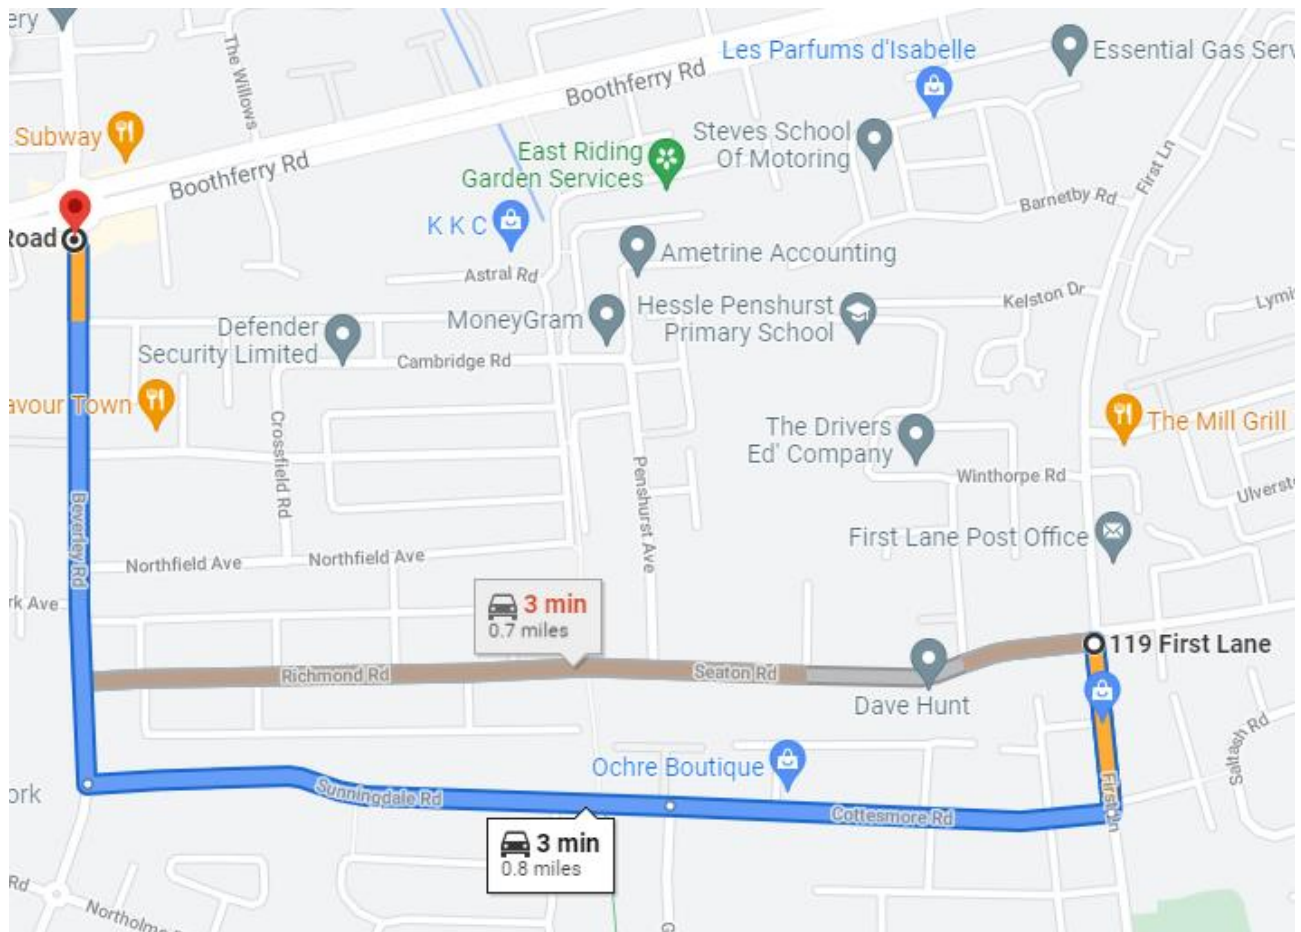

20 September 2021

**THE
HESSLE
ACADEMY**

Penshurst Primary School

Winthorpe Road First Lane
Hessle East Yorkshire HU13 9EX
Tel: 01482 648808
Email: ppsoffice@hessleacademy.com

**Hessle High School
& Sixth Form College**

Tranby House Heads Lane
Hessle East Yorkshire HU13 0JQ
Tel: 01482 648604
Email: hhsoffice@hessleacademy.com
Website: www.thehessleacademy.co.uk

Dear Parent

Bus Route / Diversion – Updated Information

We have received information from East Yorkshire Motor Services that there is a change to the H3 service. The diversion route is the blue line shown below:

Please turn left out of Bethune Avenue onto First Lane, right onto Cottesmore Road/Sunningdale Road, right onto Beverley Road and up to Darley's Roundabout at which point the service resumes normal route. The reverse applies for the afternoon journey.