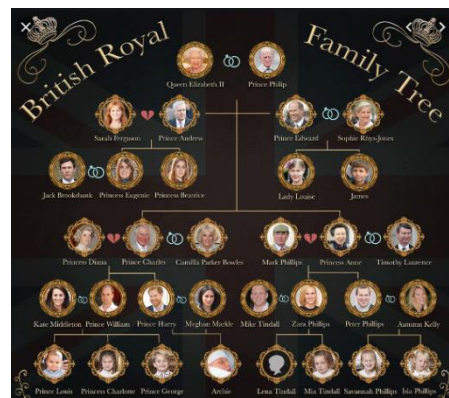

Geography

The United Kingdom is made up of four separate countries: England (capital city of London), Scotland (capital city of Edinburgh), Wales (capital city of Cardiff), and Northern Ireland (capital city of Belfast). The Royal Family have many official residences (homes) in these countries.

Royal Residences	
Buckingham Palace	The Queen's official London residence.
Windsor Castle	An official residence in Windsor where The Queen often spends weekends.
Palace of Holyrood house	The Queen's official residence in Scotland.
Sandringham House	An official residence where The Queen often spends Christmas.
Balmoral Castle	The Queen often spends August and September in this Scottish castle.
Clarence House	The official London residence of The Prince of Wales and Duchess of Cornwall.

'Everyone Can Achieve the Extraordinary'