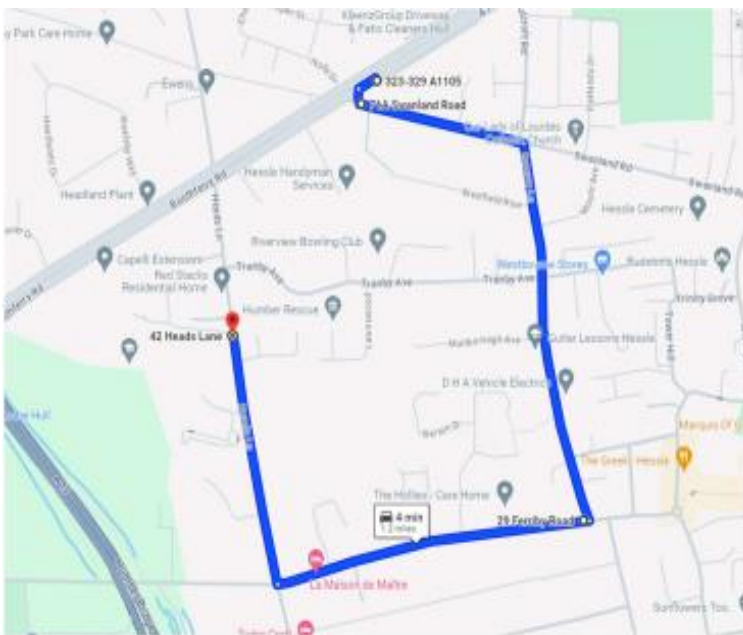

THE CONSORTIUM
ACADEMY TRUST

8 April 2024

Secondary – Temporary Bus Route Change

**THE
HESSLE
ACADEMY**

Penshurst Primary School
Winthorpe Road, First Lane
Hessle, East Riding of Yorkshire
HU13 9EX

**Hessle High School
& Sixth Form College**
Tranby House, Heads Lane
Hessle, East Riding of Yorkshire
HU13 0JQ

Tel: 01482 648604
Email: office@hessleacademy.com
Website: www.thehessleacademy.co.uk

Dear Parent/Carer

I write further to my email yesterday informing you of the gas works at Heads Lane/Boothferry Road junction. EYMS have confirmed they have re-routed the school buses (H1-H4). These changes are to take place with immediate effect and are in place until 24 April.

The diverted route takes effect at the junction of Boothferry Road and Swanland Road where all buses will now turn left onto Swanland Road and then travel down Barrow Lane, Ferriby Lane and onto Heads Lane.

Please see infographic below with the changes.

We hope that this change does not inconvenience you and will enable our students to journey to and from school comfortably.

Thank you for your support.

Yours sincerely

Mr V Groak
Headteacher