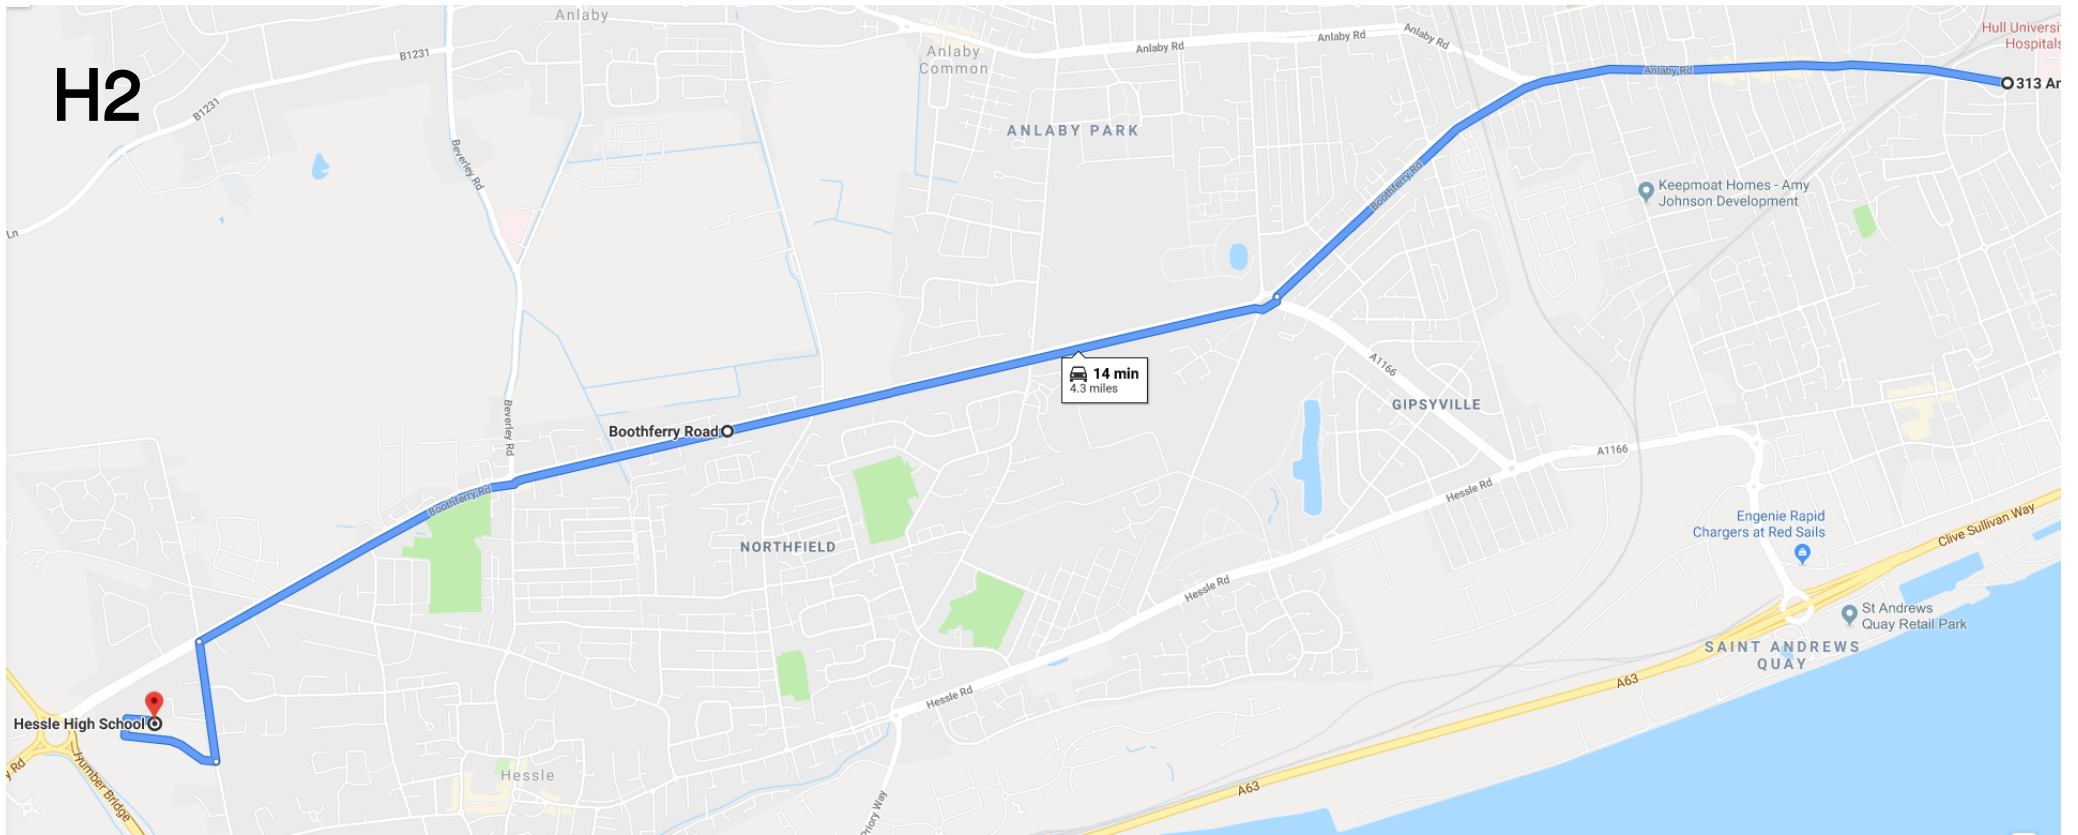

H2

Hessele High School

Hull University Hospitals

313 Ar

14 min  
4.3 miles

Boothferry Road

GIPSYVILLE

NORTHFIELD

SAINT ANDREWS QUAY

Hessele

ANLABY PARK

Engenie Rapid Chargers at Red Sails

St Andrews Quay Retail Park

Clive Sullivan Way

A63

A63

Hessele Rd

Hessele Rd

Hessele Rd

A1166

A1166

Boothferry Rd

Anlaby Rd

Anlaby Rd

Y Rd  
Humber Bridge

Priority Way